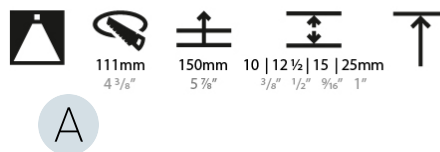

ELECTRICAL

Lamp Type: LED (Zhaga Standard)
Input Wattage (W): 13
Total Output Wattage (W): 11.8
Dimming: Tri-Mode (Non-Dimming and Phase Dimming (120Vac only) and 0-10V Dimming)
Driver Included: No
Driver Location: Recessed Housing
Driver Type: Constant Current - Universal
Driver Class: Class 2
Housing: See components
Input Voltage (V): 120 - 277
Constant Current (MA): 350

LED

Number of LEDs: 1
Color Temperature (°K): 2700 / 3000 / 3500 / 4000
Max. Delivered Lumen (lm): 876 / 909 / 955 / 974
Nominal Lumen (lm): 1304 / 1352 / 1421 / 1450
CRI: >90 CRI
Efficiency (%): 87.9 / 88.4 / 87.9
Lamp Life (hrs): 50000
Upon Request: RGB-W Tunable White Special Color Temperature Special LED

OPTICAL

Reflector°: 18 / 42 / 60
Optic°: Lens Pack - No Lens / Linear Spread Lens / Honeycomb / Spread Lens
Upon Request: Special Beam Angles

RATINGS AND CERTIFICATIONS

382, F 416-247-9319, www.zaneen.com

Available by Internet for North American Standards at the end of the existing Model #. For assistance on 'custom' specifications, contact zteam@zaneen.com. In a constant effort to supply the best product, we reserve the right to change specifications or materials without notice. The most recent specification sheets are found at zaneen.com

IP rating: IP20