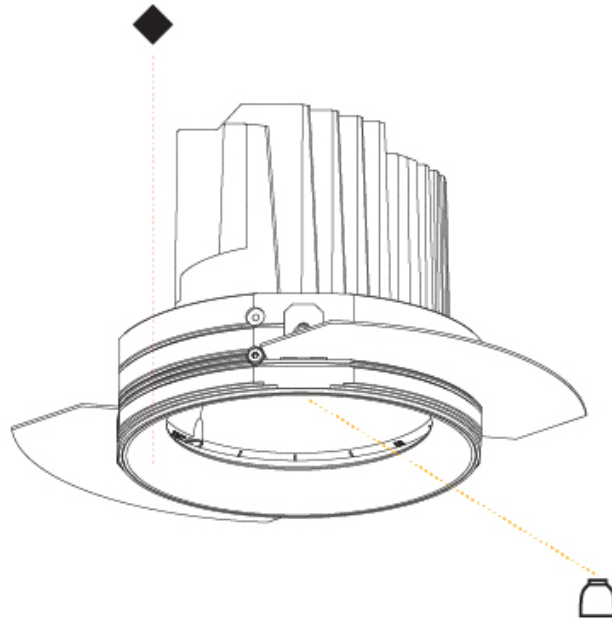

BIONIQ ROUND ADJUSTABLE TRIMLESS

A35185-

PROJECT	_____
TYPE	_____
SPECIFIER	_____
QUANTITY	_____
DATE	_____