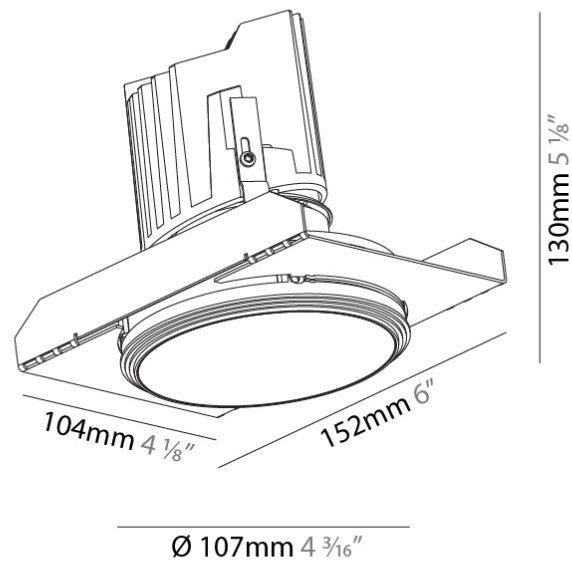

ELECTRICAL

Lamp Type: LED (Zhaga Standard)
Input Wattage (W): 13
Total Output Wattage (W): 11.8
Dimming: Tri-Mode (Non-Dimming and Phase Dimming (120Vac only) and 0-10V Dimming)
Driver Included: No
Driver Location: Recessed Housing
Driver Type: Constant Current - Universal
Driver Class: Class 2
Housing: See components
Input Voltage (V): 120 - 277
Constant Current (MA): 350

LED

Number of LEDs: 1
Color Temperature (°K): 2700 / 3000 / 3500 / 4000
Max. Delivered Lumen (lm): 876 / 909 / 955 / 974
Nominal Lumen (lm): 1304 / 1352 / 1421 / 1450
CRI: >90 CRI
Efficiency (%): 87.9 / 88.4 / 87.9
Lamp Life (hrs): 50000
Upon Request: RGB-W Tunable White Special Color Temperature Special LED

OPTICAL

Reflector°: 18 / 42 / 60
Optic°: Lens Pack - No Lens / Linear Spread Lens / Honeycomb / Spread Lens
Upon Request: Special Beam Angles

RATINGS AND CERTIFICATIONS

382, F 416-247-9319, www.zaneen.com

Available by Internet for North American Standards at the end of the existing Model #. For assistance on 'custom' specifications, contact zteam@zaneen.com. In a constant effort to supply the best product, we reserve the right to change specifications or materials without notice. The most recent specification sheets are found at zaneen.com

IP rating: IP20