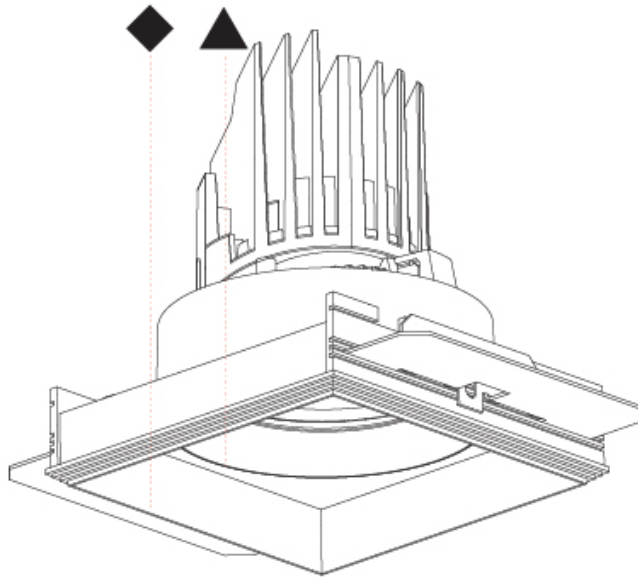

BIONIQ SQUARE ADJUSTABLE TRIMLESS

A37884-

PROJECT

TYPE

SPECIFIER

QUANTITY

DATE

BIONIQ SQUARE ADJUSTABLE TRIMLESS

GENERAL

Series: Bioniq
 Subseries: Bioniq Square Adjustable
 Brand: Prolicht
 Division: Architectural
 Mounting Type: Trimless
 Mounting Location: Ceiling
 Subcategory: Downlight

PHYSICAL

Shape: Square
 Diameter (mm): 95
 Diameter (in): 3 3/4
 Length (mm): 106
 Length (in): 4 3/16
 Width (mm): 106
 Width (in): 4 3/16
 Height (mm): 134
 Height (in): 5 1/4
 Ceiling Thickness (mm): 10 / 12.5 / 15 / 25
 Ceiling Thickness (in): 3/8 or 1/2 or 9/16 or 1
 Min. Recessing Depth (mm): 150
 Min. Recessing Depth (in): 5 7/8
 Light Distribution: Adjustable / Downlight
 Weight (kg): 0.655
 Weight (lbs): 1.44
 Fixture Finish: SSR / BKV / CWI / CRY / HAB / UFT / ITA / RUA / FTG / MYG / LOD / PUS / FRO / FUP / KIA / POP / BLS / SPG / MEY / GOH / GUM / CHC / COM / ABZ / JAG / OBR / MOS / ROR
 Fixture Material: Aluminum Die Cast
 Cut-out Measurements: 120mm / 4 3/4" x 120mm / 4 3/4"
 Upon Request: Unique Ceiling Thickness