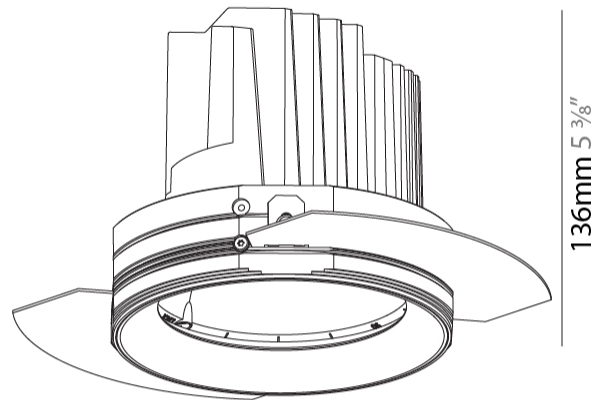

ELECTRICAL

Lamp Type: LED (Zhaga Standard)
Input Wattage (W): 28.6
Total Output Wattage (W): 26.4
Dimming: Tri-Mode (Non-Dimming and Phase Dimming (120Vac only) and 0-10V Dimming)
Driver Included: No
Driver Location: Recessed Housing
Driver Type: Constant Current - Universal
Driver Class: Class 2
Housing: See components
Input Voltage (V): 120 - 277
Constant Current (MA): 700

LED

Number of LEDs: 1
Color Temperature (°K): 2700 / 3000 / 3500 / 4000
Max. Delivered Lumen (lm): 2030 / 2080 / 2185 / 2230
Nominal Lumen (lm): 3210 / 3290 / 3459 / 3530
CRI: >90 CRI
Efficiency (%): 63.1 / 61.5 / 63.2
Lamp Life (hrs): 50000
Upon Request: RGB-W Tunable White Special Color Temperature Special LED

OPTICAL

Reflector°: 20 / 25 / 40
Adjustability: Rotational 355°; Tilt 30°
Upon Request: Special Beam Angles

RATINGS AND CERTIFICATIONS

Zaneen Group Inc. © 2024, T 1800-388-3382, F 416-247-9319, www.zaneen.com
Certified By: Certified for North American Standards
Available for International specifications by adding "INT" at the end of the existing Model #. For assistance on 'custom' specifications, contact zteam@zaneen.com.
IP Rating: IP20
If a conflict effort to supply the best product, we reserve the right to change specifications or materials without notice. The most recent specification sheets are found at zaneen.com